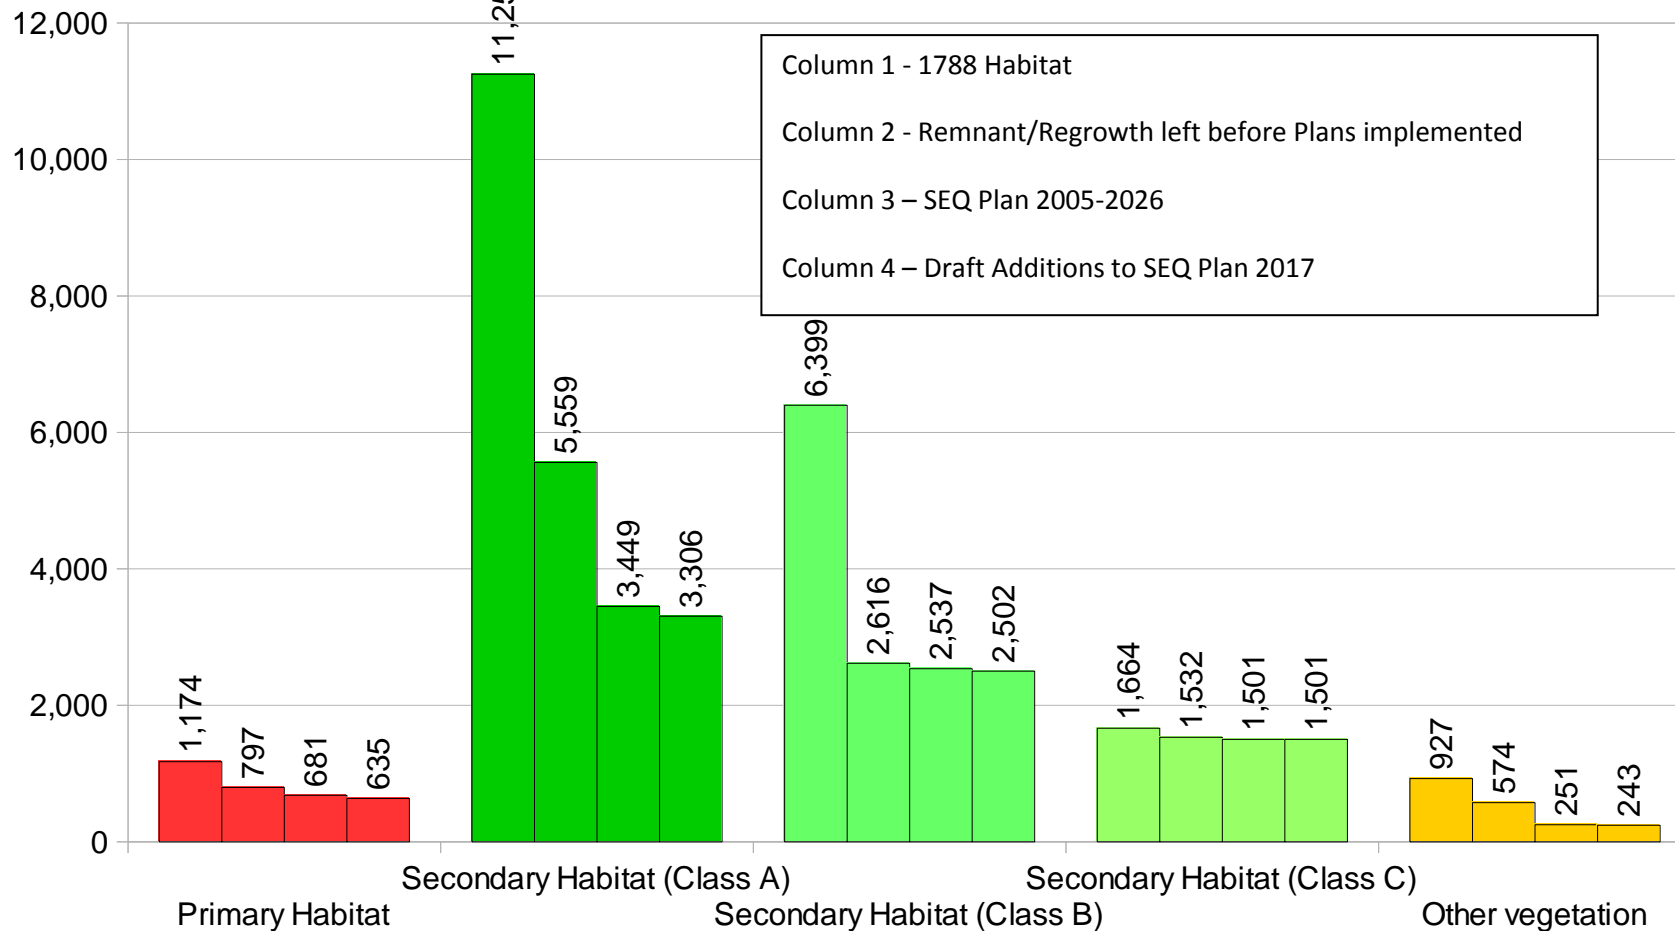

Graph 4
KOALA HABITAT CHANGES IN REDLAND (MAINLAND)
Amount left by Habitat type (area in hectares)