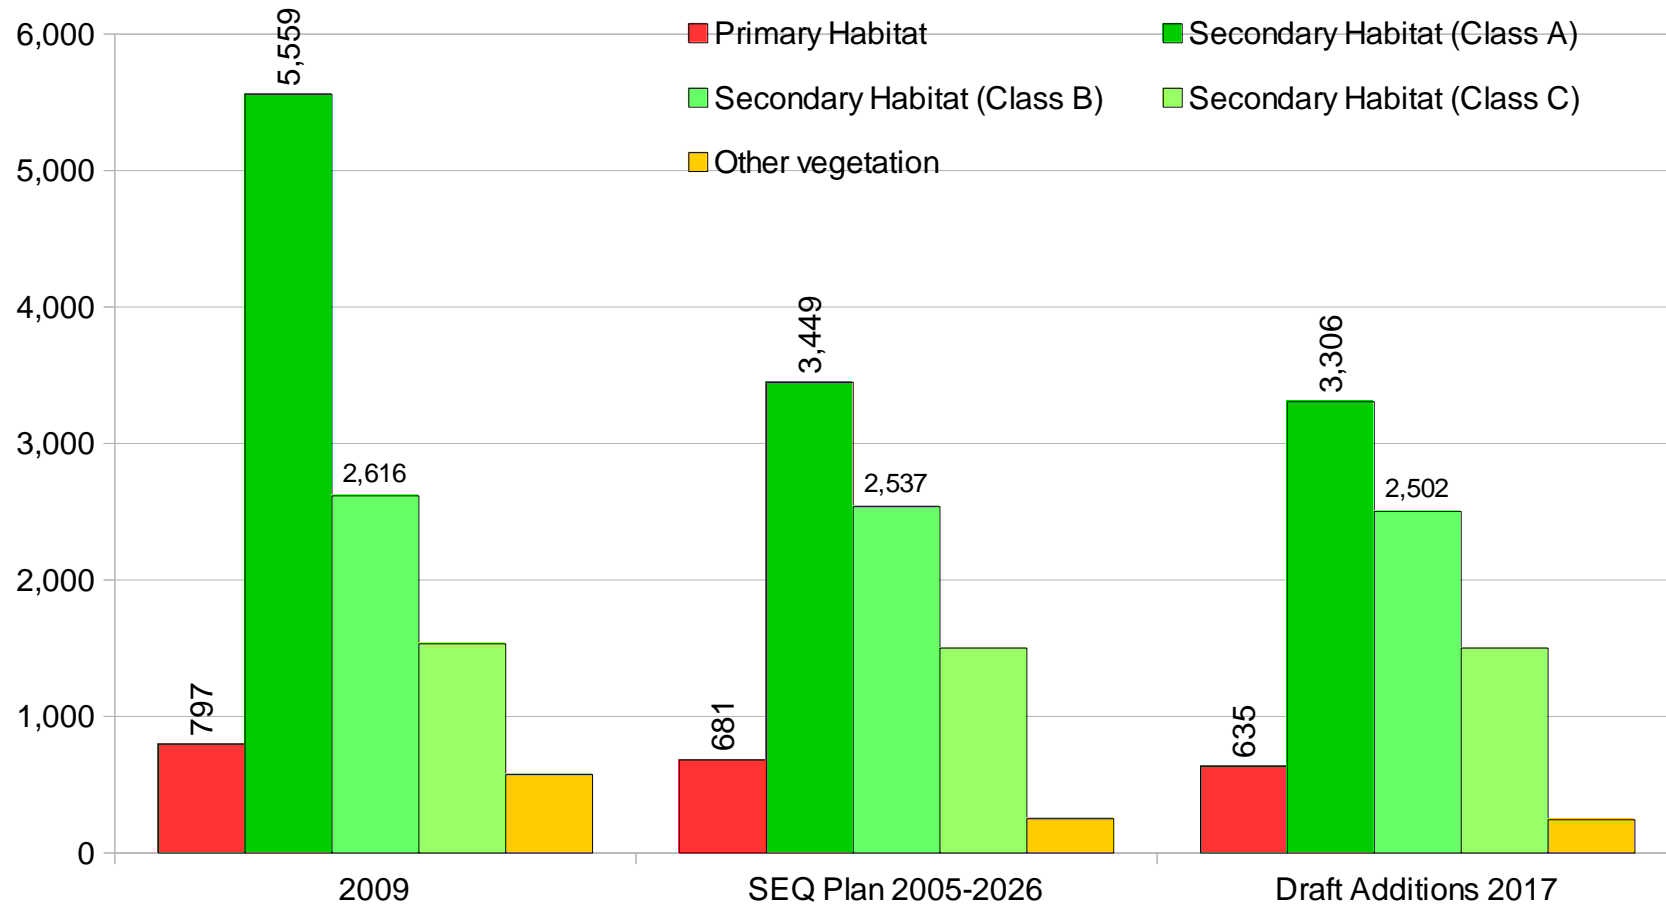

KOALA HABITAT CHANGES SINCE 1788 REDLAND MAINLAND AREA

Data compiled by:
Dave Mitchell
Landscape Ecologist
Australian Koala Foundation
March 2017

Graph 1
KOALA HABITAT CHANGES IN REDLAND (MAINLAND)
1788 Habitat and 2009 Remnant/Regrowth Habitat
(area in hectares)

Graph 2
KOALA HABITAT CHANGES IN REDLAND (MAINLAND)
Amount of each Habitat Class left (area in hectares)

Graph 3
KOALA HABITAT CHANGES IN REDLAND (MAINLAND)
Amount of each Habitat Class left (area in hectares)