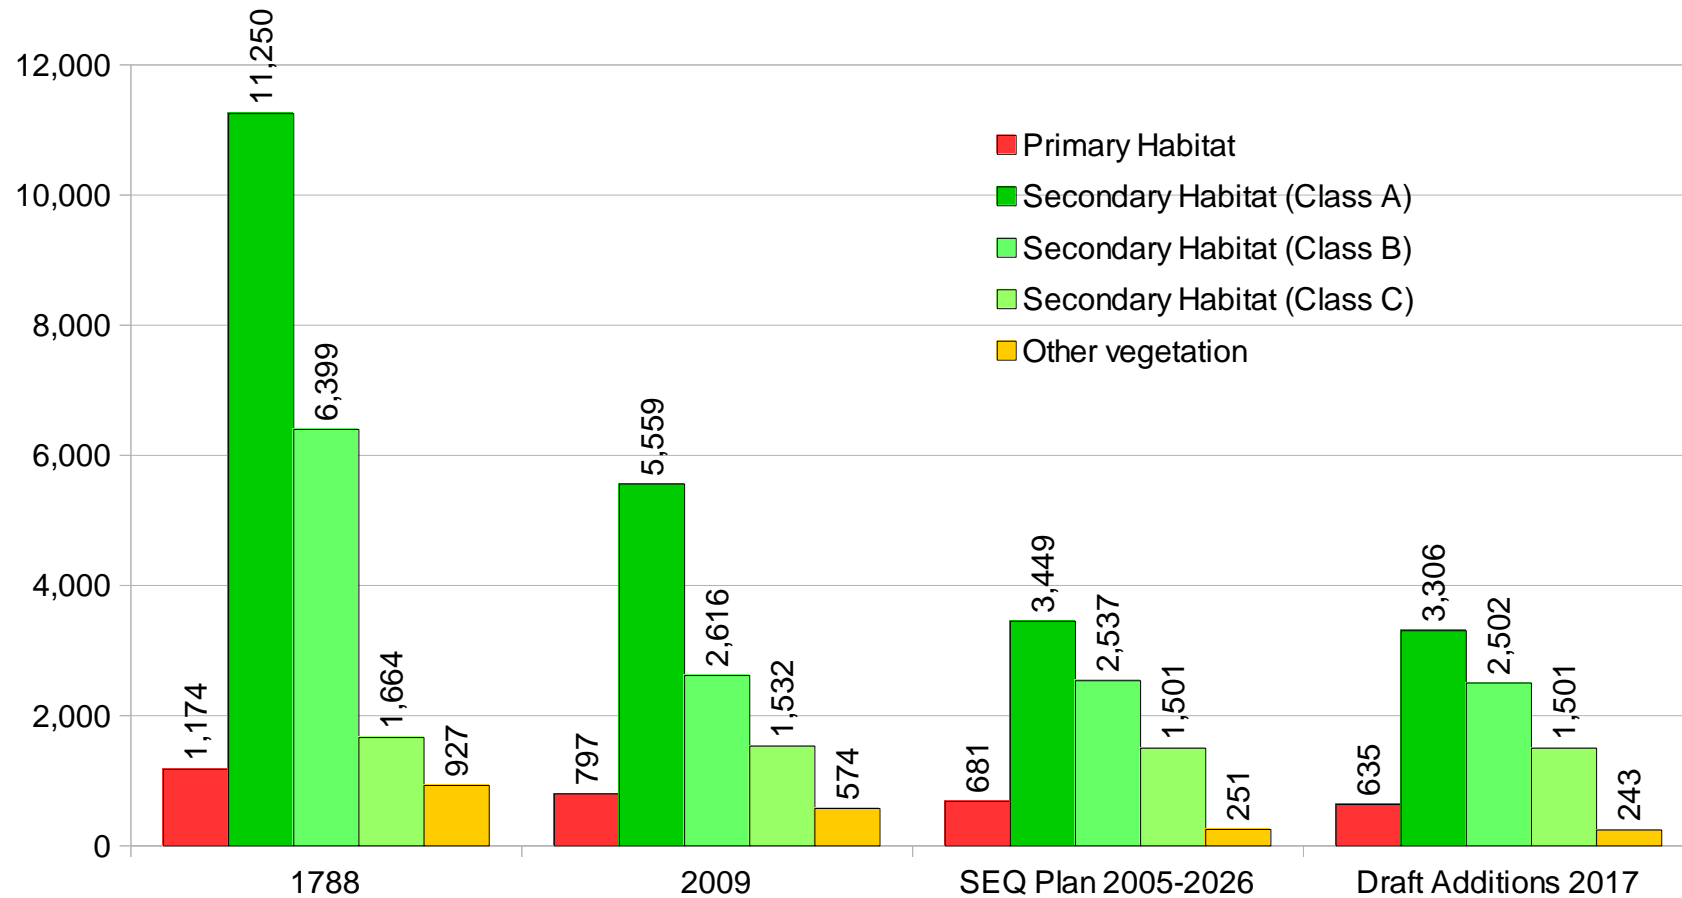

KOALA HABITAT CHANGES SINCE 1788 REDLAND MAINLAND AREA

Data compiled by:
Dave Mitchell
Landscape Ecologist
Australian Koala Foundation
March 2017

Graph 1
KOALA HABITAT CHANGES IN REDLAND (MAINLAND)
1788 Habitat and 2009 Remnant/Regrowth Habitat
(area in hectares)

Graph 2
KOALA HABITAT CHANGES IN REDLAND (MAINLAND)
Amount of each Habitat Class left (area in hectares)

Graph 3
KOALA HABITAT CHANGES IN REDLAND (MAINLAND)
Amount of each Habitat Class left (area in hectares)