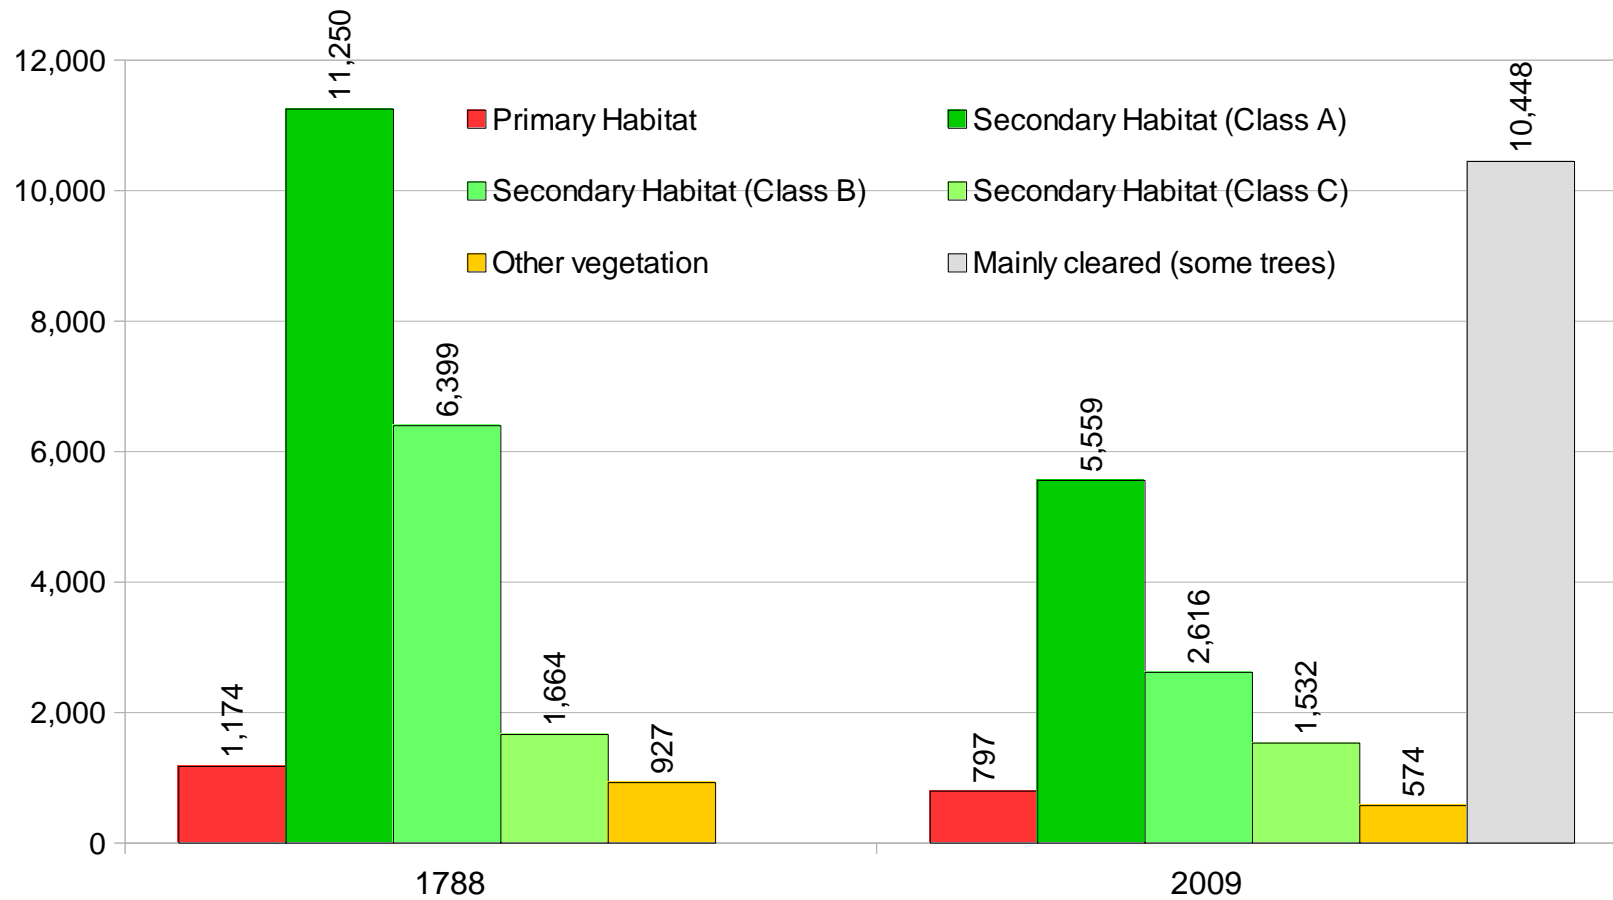

KOALA HABITAT CHANGES SINCE 1788 REDLAND MAINLAND AREA

Data compiled by:
Dave Mitchell
Landscape Ecologist
Australian Koala Foundation
March 2017

Graph 1
KOALA HABITAT CHANGES IN REDLAND (MAINLAND)
1788 Habitat and 2009 Remnant/Regrowth Habitat
(area in hectares)

Graph 2
KOALA HABITAT CHANGES IN REDLAND (MAINLAND)
Amount of each Habitat Class left (area in hectares)

Graph 3
KOALA HABITAT CHANGES IN REDLAND (MAINLAND)
Amount of each Habitat Class left (area in hectares)