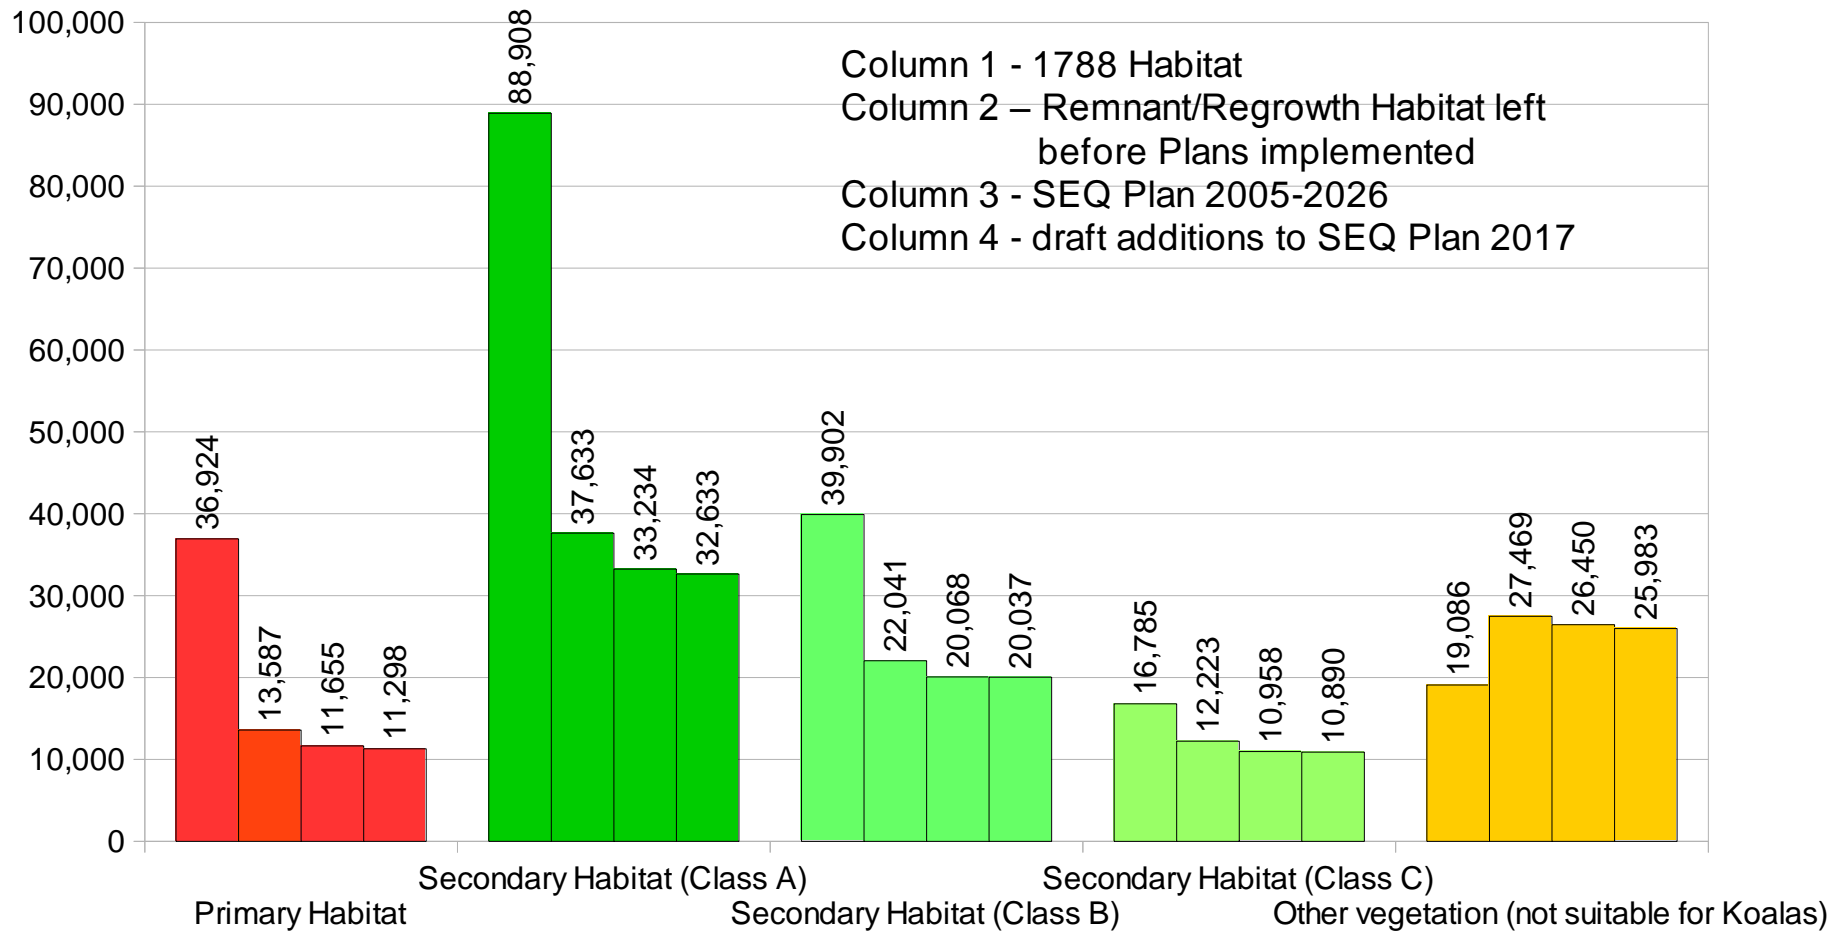

Graph 2
KOALA HABITAT CHANGES IN MORETON BAY LGA
Amount of each Habitat Class left (area in hectares)

Graph 3
KOALA HABITAT CHANGES IN MORETON BAY LGA
Amount of each Habitat Class left (area in hectares)

Graph 4
KOALA HABITAT CHANGES IN MORETON BAY LGA
Amount left by Habitat type (area in hectares)

Graph 5
KOALA HABITAT CHANGES IN MORETON BAY LGA
Amount left by Habitat type (area in hectares)