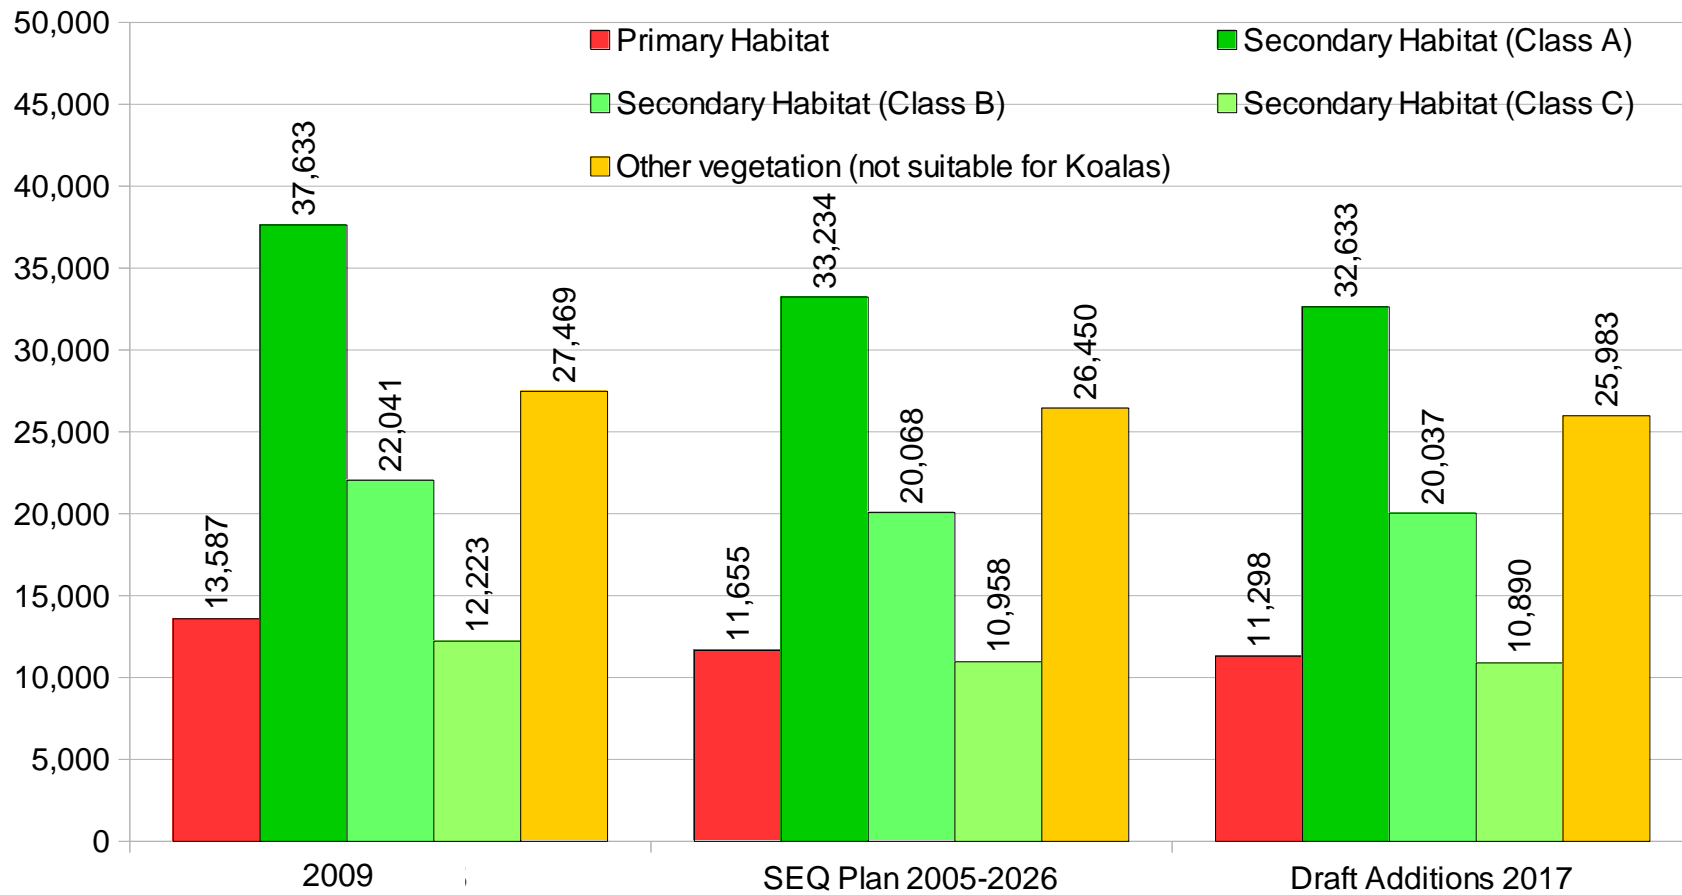

KOALA HABITAT CHANGES SINCE 1788 MORETON BAY AREA

Data compiled by:
Dave Mitchell
Landscape Ecologist
Australian Koala Foundation
March 2017

Graph 1
KOALA HABITAT CHANGES IN MORETON BAY LGA
1788 Habitat and 2009 Remnant/Regrowth Habitat
(area in hectares)

Graph 2
KOALA HABITAT CHANGES IN MORETON BAY LGA
Amount of each Habitat Class left (area in hectares)

Graph 3
KOALA HABITAT CHANGES IN MORETON BAY LGA
Amount of each Habitat Class left (area in hectares)