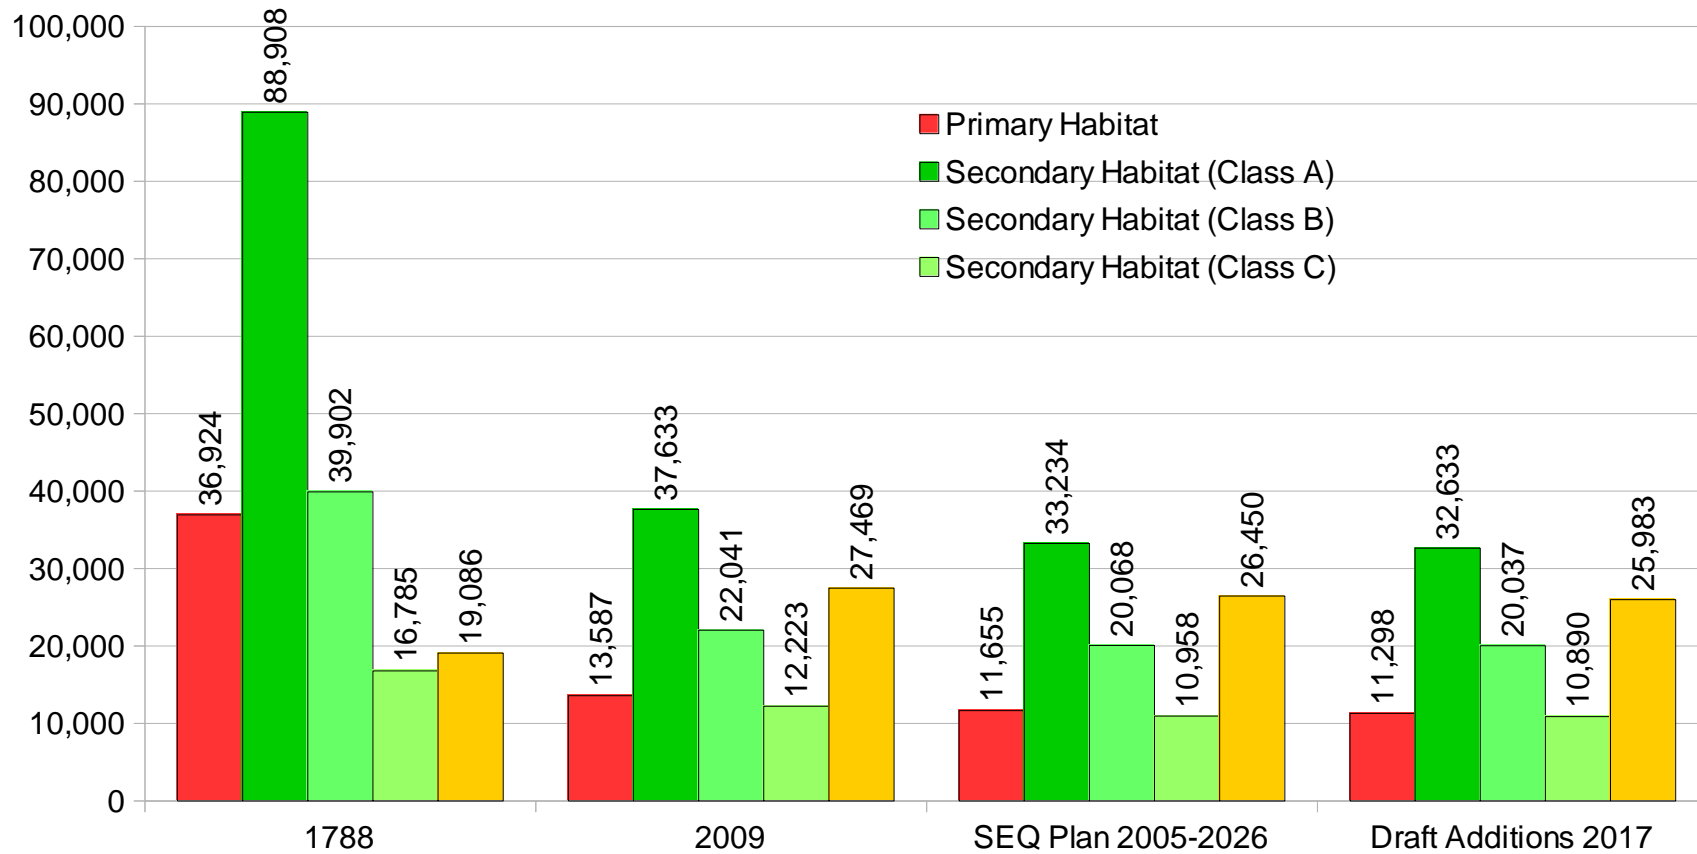

KOALA HABITAT CHANGES SINCE 1788 MORETON BAY AREA

Data compiled by:
Dave Mitchell
Landscape Ecologist
Australian Koala Foundation
March 2017

Graph 1
KOALA HABITAT CHANGES IN MORETON BAY LGA
1788 Habitat and 2009 Remnant/Regrowth Habitat
(area in hectares)

Graph 2
KOALA HABITAT CHANGES IN MORETON BAY LGA
Amount of each Habitat Class left (area in hectares)

Graph 3
KOALA HABITAT CHANGES IN MORETON BAY LGA
Amount of each Habitat Class left (area in hectares)