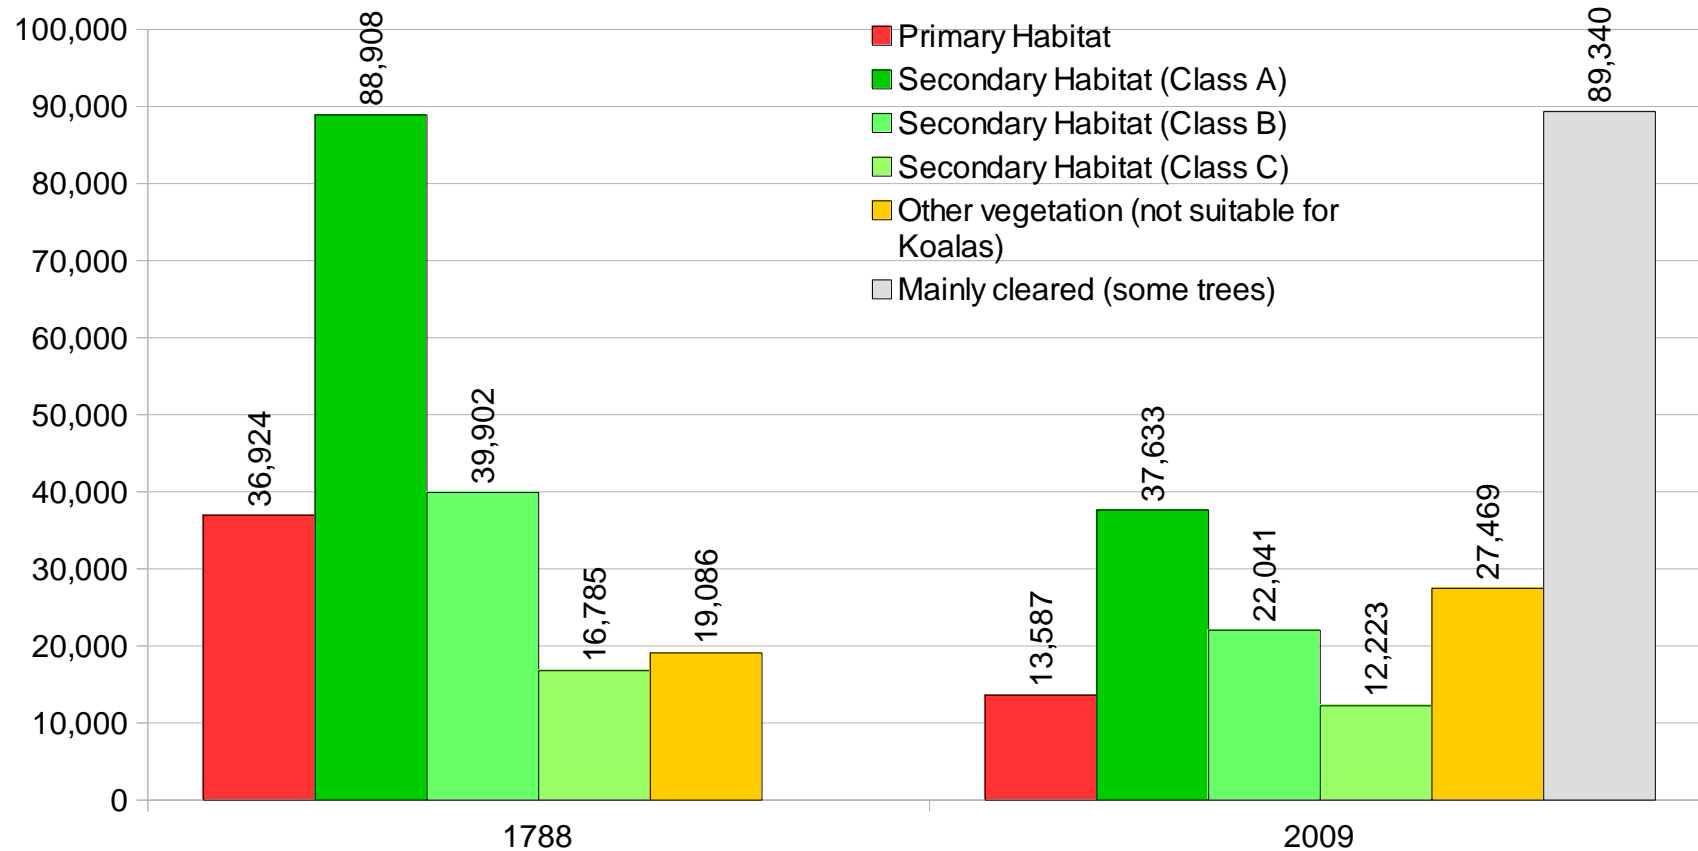

KOALA HABITAT CHANGES SINCE 1788 MORETON BAY AREA

Data compiled by:
Dave Mitchell
Landscape Ecologist
Australian Koala Foundation
March 2017

Graph 1
KOALA HABITAT CHANGES IN MORETON BAY LGA
1788 Habitat and 2009 Remnant/Regrowth Habitat
(area in hectares)

Graph 2
KOALA HABITAT CHANGES IN MORETON BAY LGA
Amount of each Habitat Class left (area in hectares)

Graph 3
KOALA HABITAT CHANGES IN MORETON BAY LGA
Amount of each Habitat Class left (area in hectares)